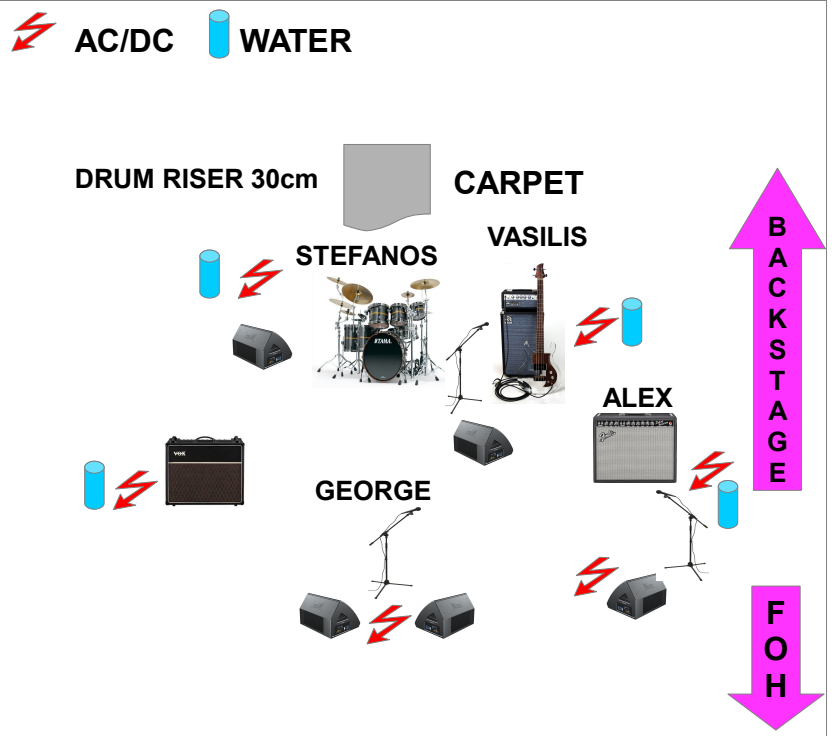

## INPUT LIST 2017

1	KICK IN	BETA 91 A
2	KICK OUT	BETA 52
3	SNARE UP	E904
4	SNARE BOTT	E904
5	HI-HATS	SM81
6	RACK TOM	D4
7	FLOOR TOM	D4
8	OH L	C414XL II
9	OH R	C414XL II
10	BASS DI	RADIAL J48
11	BASS MIC	RE20
12	GTR ALEX 1	E906
13	GTR ALEX 2	HALO
14	GTR GEORGE 1	E906
15	GTR GEORGE 2	HALO
16	VOC STEFANOS	OM6
17	VOC VASILIS	OM6
18	VOC ALEX	OM6
19	VOC GEORGE	OM6

## AUXILIARY LIST

1	DRUMS	15"
2	BASS	12"
3	GUITAR	12"
4	VOC/GUITAR	12" x2
5	SIDE LEFT	-
6	SIDE RIGHT	-

Will need 4 FX engines  
(3 reverb & 1 delay)

You must provide all the necessary  
xlr,ts,trs,speakon,powerkon cables,schuko  
type power supplies,mic stands,mic clamps

### GUITAR 1 :

FENDER DELUXE REVERB '65  
GUITAR STAND  
GUITAR AMPLIFIER Stand

### EXTRAS :

ON STAGE: 5 Bottles 0.5 lt of fresh water  
BACKSTAGE: 5 bottles 0.5 lt of fresh water

Preferred mixing desk **ALLEN & HEATH DLive**  
Preferred Monitors **L-Acoustics**  
Preferred PA System **L-Acoustics**